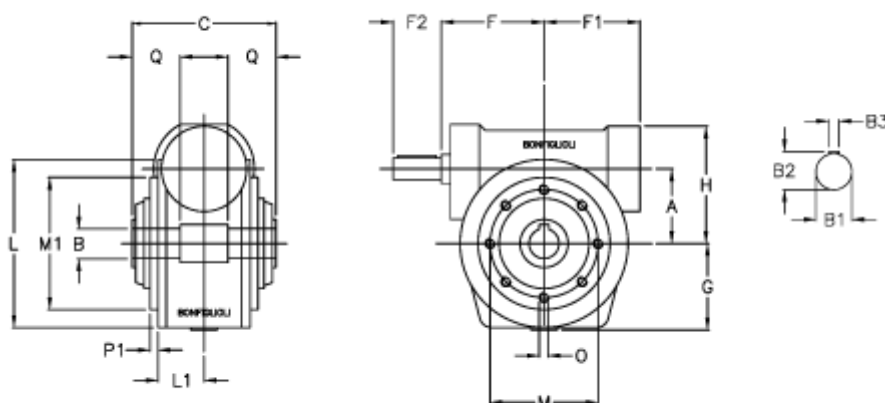

Article number: 3901185040700

Description: Worm gear with solid input shaft
VF 185P-40-HS

Measures

a	= 185.4	F1 = 205	O = 22
B	= 60	F2 = 70	P1 = 4.0
B1	= 40	g = 203	Q = 65.0
B2	= 43.0	H = 267	
B3	= 12	L = 300.0	
C	= 190	L1 = 91.0	
Description	= VF 185P-xx-HS	m = 265	
F	= 214.5	M1 = 230	